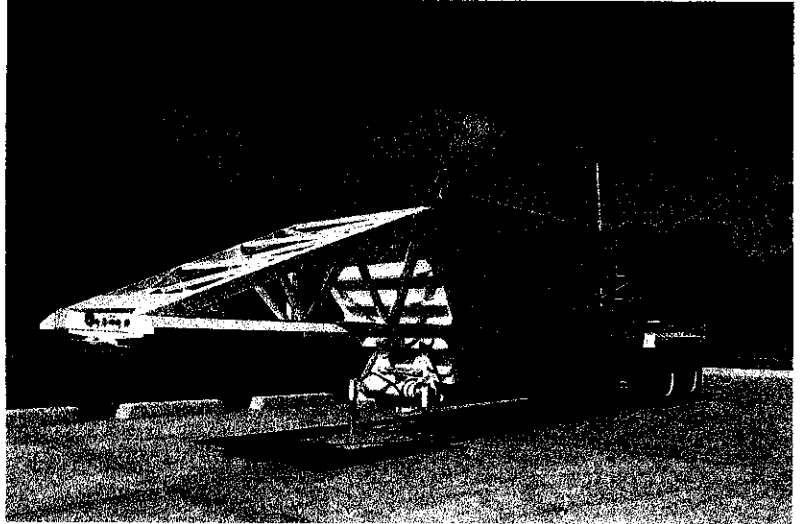

ONESTAR TRUCK GROUP

Lonestar Truck Group | Wichita Falls

2901 JACKSBORO HWY.

WICHITA FALLS TX, 76302

(940) 767-9201

2018 CPS Bottom Dump - LTWT

Vehicle Details

Stock# J3178753
Year 2018
Make CPS
Model Bottom Dump - LTWT
VIN 5MC42401XJ3178753
Odometer 0
Length 40'
Width 96"

Axle Information

Axles Tandem Axle

Suspension

Suspension Type Air

Wheels/Tires

Tire Size 11R24.5

Wheels All Steel

*Very Good !!
Buy This*

CPS 40' light weight bottom dump trailer with air ride suspension, electric mesh flip tarp, and steel wheels. 22 cubic yard capacity. 12,800 lbs.

\$ 30,258

Call Us!!